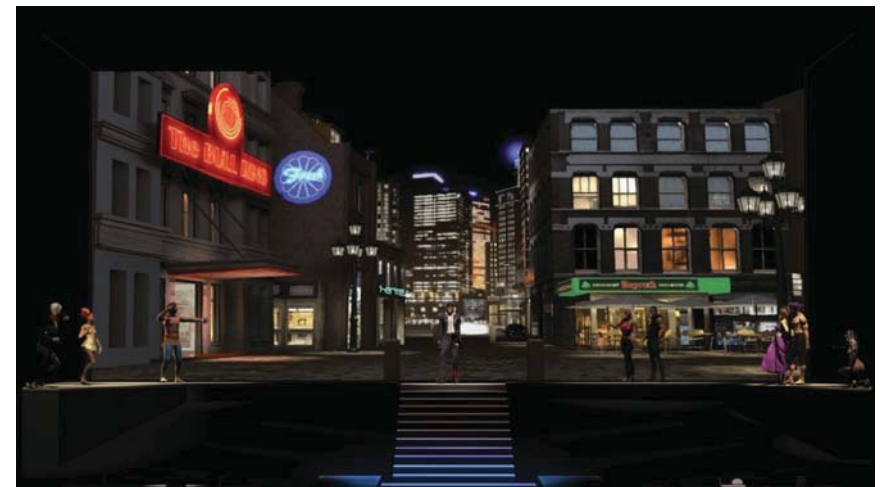

The Art Department

COMPANY: The Art Department
ADDRESS: 12 HOLLYWOOD CLOSE
TEMPLESTOWE, VIC 3106

CONTACT: IAN McPHERSON
PHONE: +61 3 9846 5266
FAX: +61 3 9846 5266
WEB: theartd@bigpond.net.au

The Art Department was formed in 1989 to provide production design for film, TV and theatrical productions.

Beside many 'special event' television productions, The Art Department has designed, manufactured and installed environments for Ten News, Nine's Logie Awards, the Aria Awards and, recently, the redesign and installation of a new studio for TCN channel 9.

world latin dancesport

melbourne, victoria

The brief was to create an exciting, multi-dimensional theatrical event. It was decided to use computer generated animations projected onto a giant screen on which many and varied environments could be created.

The philosophy is to use the screen not as a flat surface on which images appear but as a frame to other imaginary environments.