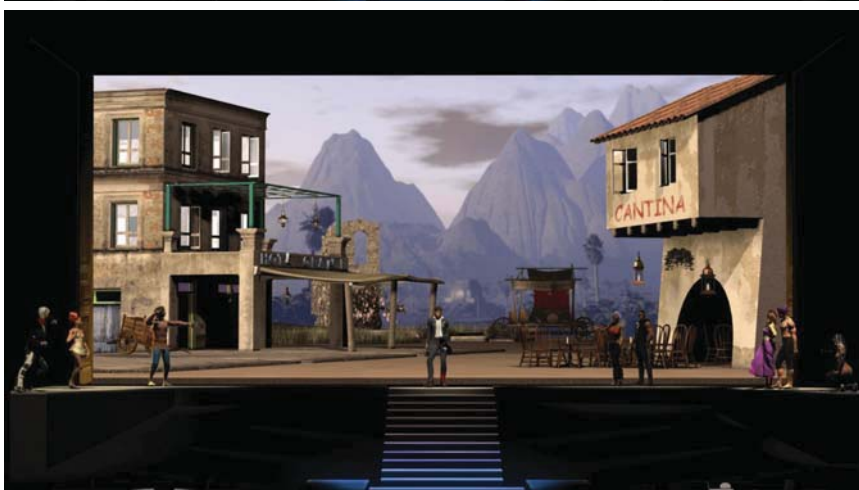

Beside many 'special event' television productions, The Art Department has designed, manufactured and installed environments for Ten News, Nine's Logie Awards, the Aria Awards and, recently, the redesign and installation of a new studio for TCN channel 9.

world latin dancesport

melbourne, victoria

The brief was to create an exciting, multi-dimensional theatrical event. It was decided to use computer generated animations projected onto a giant screen on which many and varied environments could be created.

The philosophy is to use the screen not as a flat surface on which images appear but as a frame to other imaginary environments.

A stage 18 metres wide X 12 metres deep rises to 2.4 metres at the back. Stage and set components are required to be assembled on site in four hours and removed after performance in a similar time.

A screen 18 metres wide X 8 metres high receives rear-projected images from multiple projectors fed and controlled by computer. Live images of the competition are able to be inserted into the screen images.